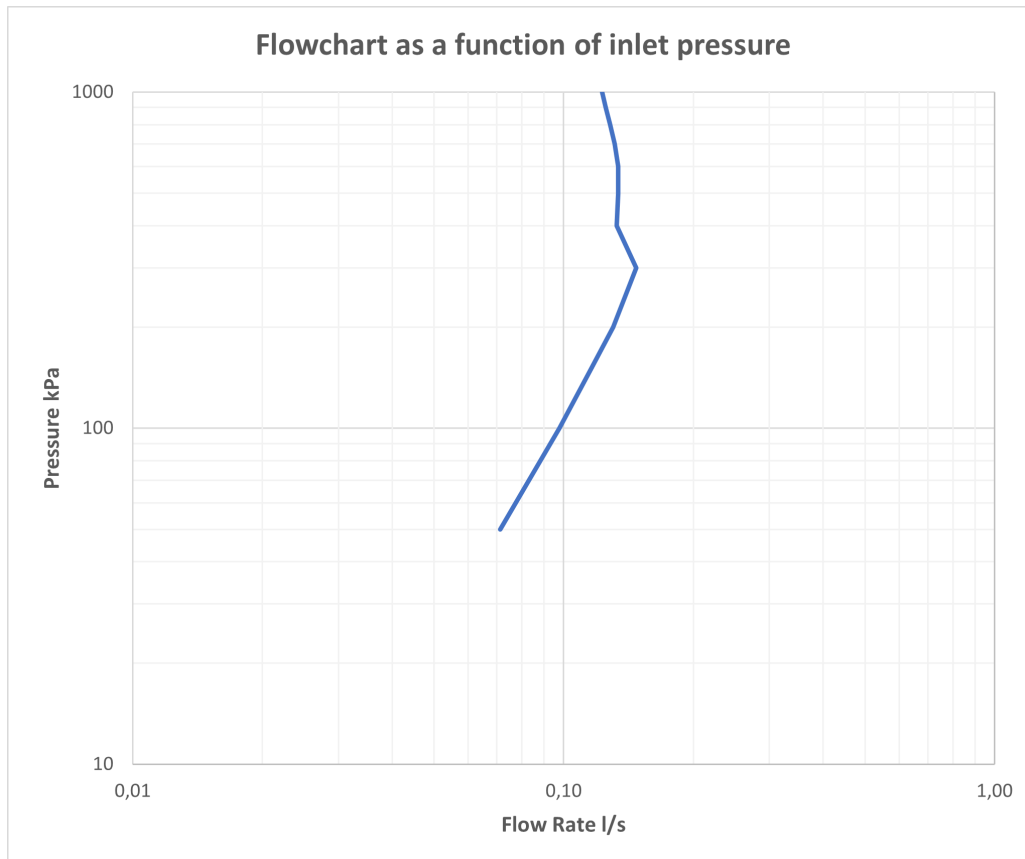

Kitchen faucet with turnable spout. The spout's turning radius can be limited to between 60 and 270 degrees at 15 degree intervals.

This kitchen tap offer exceptional functionality and boasts a sleek and modern design that will enhance the aesthetic of your kitchen. Crafted with high-quality materials, it ensures durability and longevity, providing you with a reliable and stylish fixture for years to come.

Lubricate only with silicone grease.

Maintenance

Visit our [YouTube channel](#) → where there are instructional videos for changing the ceramic cartridge, changing aerators and more.

Specifications

Number of outgoing connections: 1
Dimension inlet: 10 mm alt. 3/8"
Length protrusion outlet head: 215 mm
Machine shutdown: No
Lockable head: 60°, 90°, 120°, 150°, 180°, 210°, 240°, 270°
Turnable head: Yes

Dimensions/Weight

Package - Depth: 490 mm
Package - Width: 290 mm
Package - Height: 75 mm
Package - Weight: 3,00 kg
Product - Width: 65 mm
Product - Height: 370 mm

Tapwell

Drawing - PDF

Tapwell

Exploded View

Tapwell

Flowcart

FLOWCHART

ARM580

DATA

Pressure (kPa)	Flow lit/min	Flow lit/s
50	4,3	0,07
100	5,9	0,10
150	6,9	0,12
200	7,8	0,13
300	8,8	0,15
400	8,0	0,13
500	8,0	0,13
600	8,0	0,13
700	7,9	0,13
800	7,7	0,13
900	7,5	0,13
1000	7,4	0,12