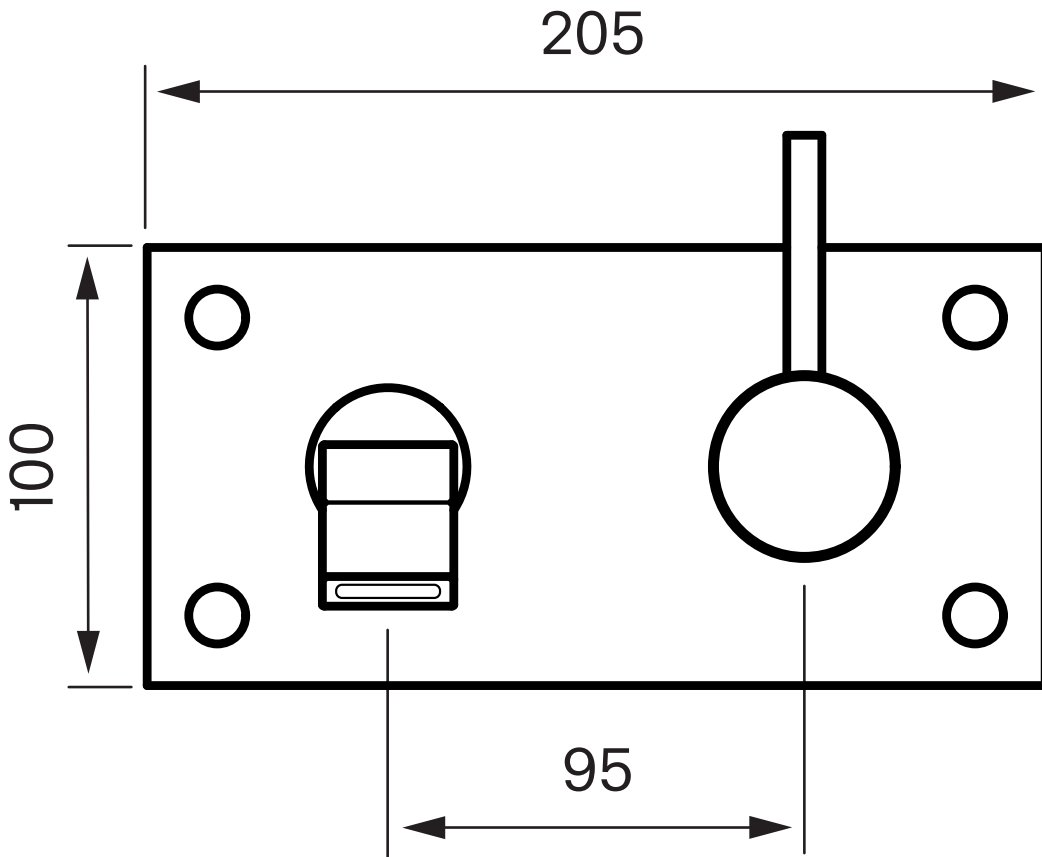

Tapwell

Drawing - PDF