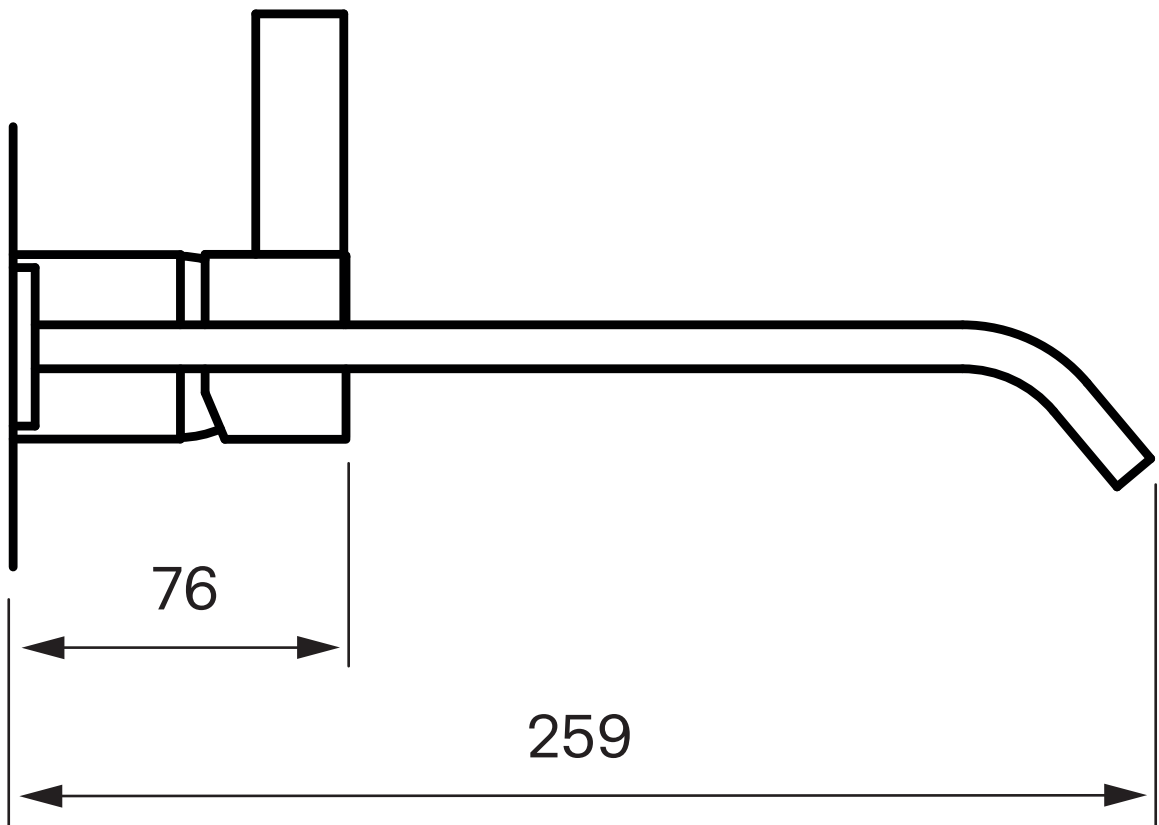

Tapwell

Drawing - PDF