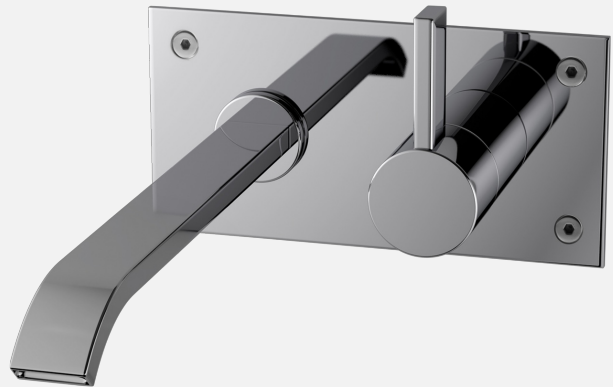

Tapwell

ARM008 Washbasin mixer

ARM008 Chrome

Article Number

ARM008 Chrome - 9426755
ARM008 Matte Black - 9426756
ARM008 Brass - 9426757
ARM008 Copper - 9426758
ARM008 Bronze - 9426759
ARM008 Black Chrome - 9426760
ARM008 Honey Gold - 9426761
ARM008 Brushed Black Chrome - 9426762
ARM008 Brushed Nickel - 9426763

Wash basin mixer for wall mount. To be combined with [T BOX 2.0 Small](#). →

Tapwell

Cleaning

Wipe the surface with a soft cloth and lukewarm water and possibly with soap solution. Avoid alkaline, acid-liming or abrasive cleaners.