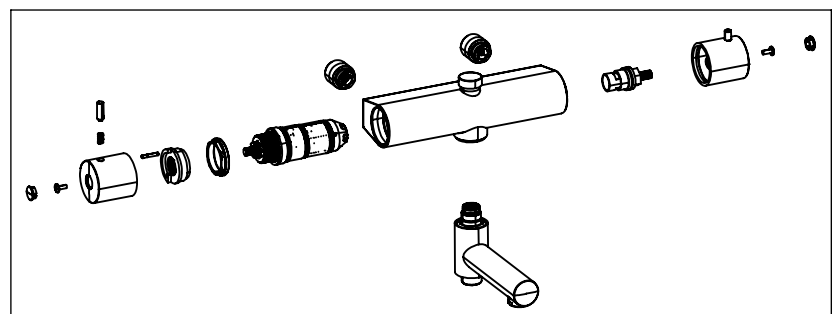

Maintenance

Visit our [YouTube channel](#) → where there are instructional videos for changing the ceramic cartridge, changing aerators and more.

Specifications

Connection inlet: Internal thread
Number of grips: One grip
Number of outgoing connections: 2
Dimension inlet: M26x1,5 ALT G3/4
Dimension outlet: 3/4 inch
Built in: No
Length protrusion outlet head: 380 mm
Max flow: 0,12
Turnable head: Yes
Temperature limitation: Yes
Temperature control: Yes
Thermostat: Yes
Pressure controlled: Yes

Classification energy: B

Dimensions/Weight

Adjustable height: Yes
Length hose: 1500 mm
Product - Width: 175 mm
Product - Depth: 505 mm
Product - Height: 1061 mm
Diameter ceiling shower head: 250 mm
Total building height: 1710 mm

Tapwell

Drawing - PDF

Tapwell

Exploded View

1. Övre rör TVM2200 ED2
2. Takdusch ZSOF250
3. Väggfäste TVM2200 ED2
4. Handdusch DSO14090
5. Glider TVM ED2
6. Undre rör TVM2200 ED2
7. Termostatvred ZMAN503
8. Låsmutter för insats ZGHI503
9. Termostatinsats ZVIT550
10. Keramisk insats ZVIT528 - EVM169
11. Flödesvred ZMAN504