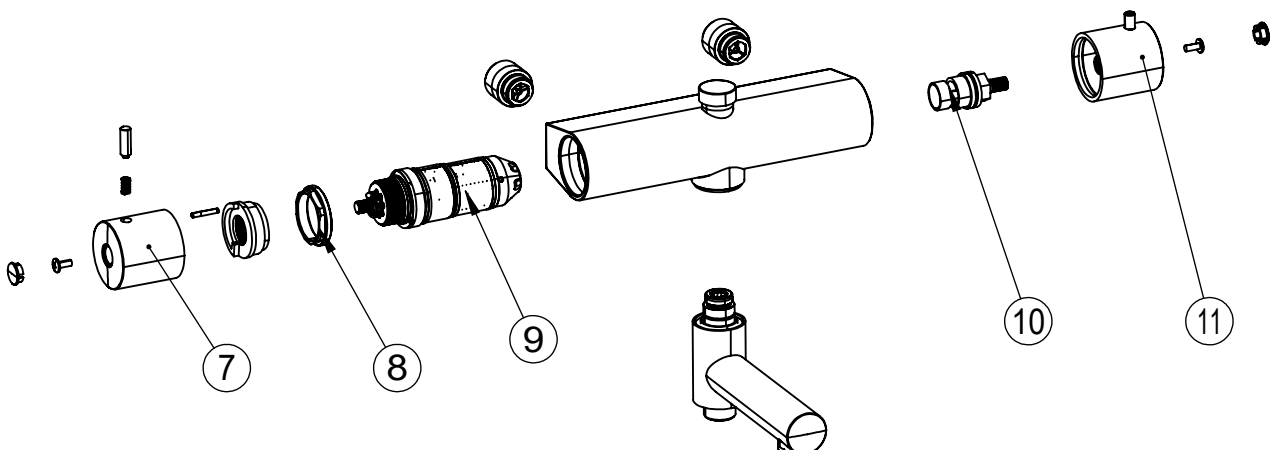

Maintenance

Visit our [YouTube channel](#) → where there are instructional videos for changing the ceramic cartridge, changing aerators and more.

Specifications

Connection inlet: Internal thread
Number of grips: One grip
Number of outgoing connections: 2
Dimension inlet: M26x1,5 ALT G3/4
Dimension outlet: 3/4 inch
Built in: No
Length protrusion outlet head: 380 mm
Max flow: 0,12
Turnable head: Yes
Temperature limitation: Yes
Temperature control: Yes
Thermostat: Yes
Pressure controlled: Yes

Classification energy: B

Dimensions/Weight

Adjustable height: Yes
Length hose: 1500 mm
Product - Width: 175 mm
Product - Depth: 505 mm
Product - Height: 1061 mm
Diameter ceiling shower head: 250 mm
Total building height: 1710 mm

Tapwell

Drawing - PDF

Tapwell

Exploded View

1. Övre rör TVM2200 ED2
2. Takdusch ZSOF250
3. Väggfäste TVM2200 ED2
4. Handdusch DSO14090
5. Glider TVM ED2
6. Undre rör TVM2200 ED2
7. Termostatvred ZMAN503
8. Låsmutter för insats ZGHI503
9. Termostatinsats ZVIT550
10. Keramisk insats ZVIT528 - EVM169
11. Flödesvred ZMAN504