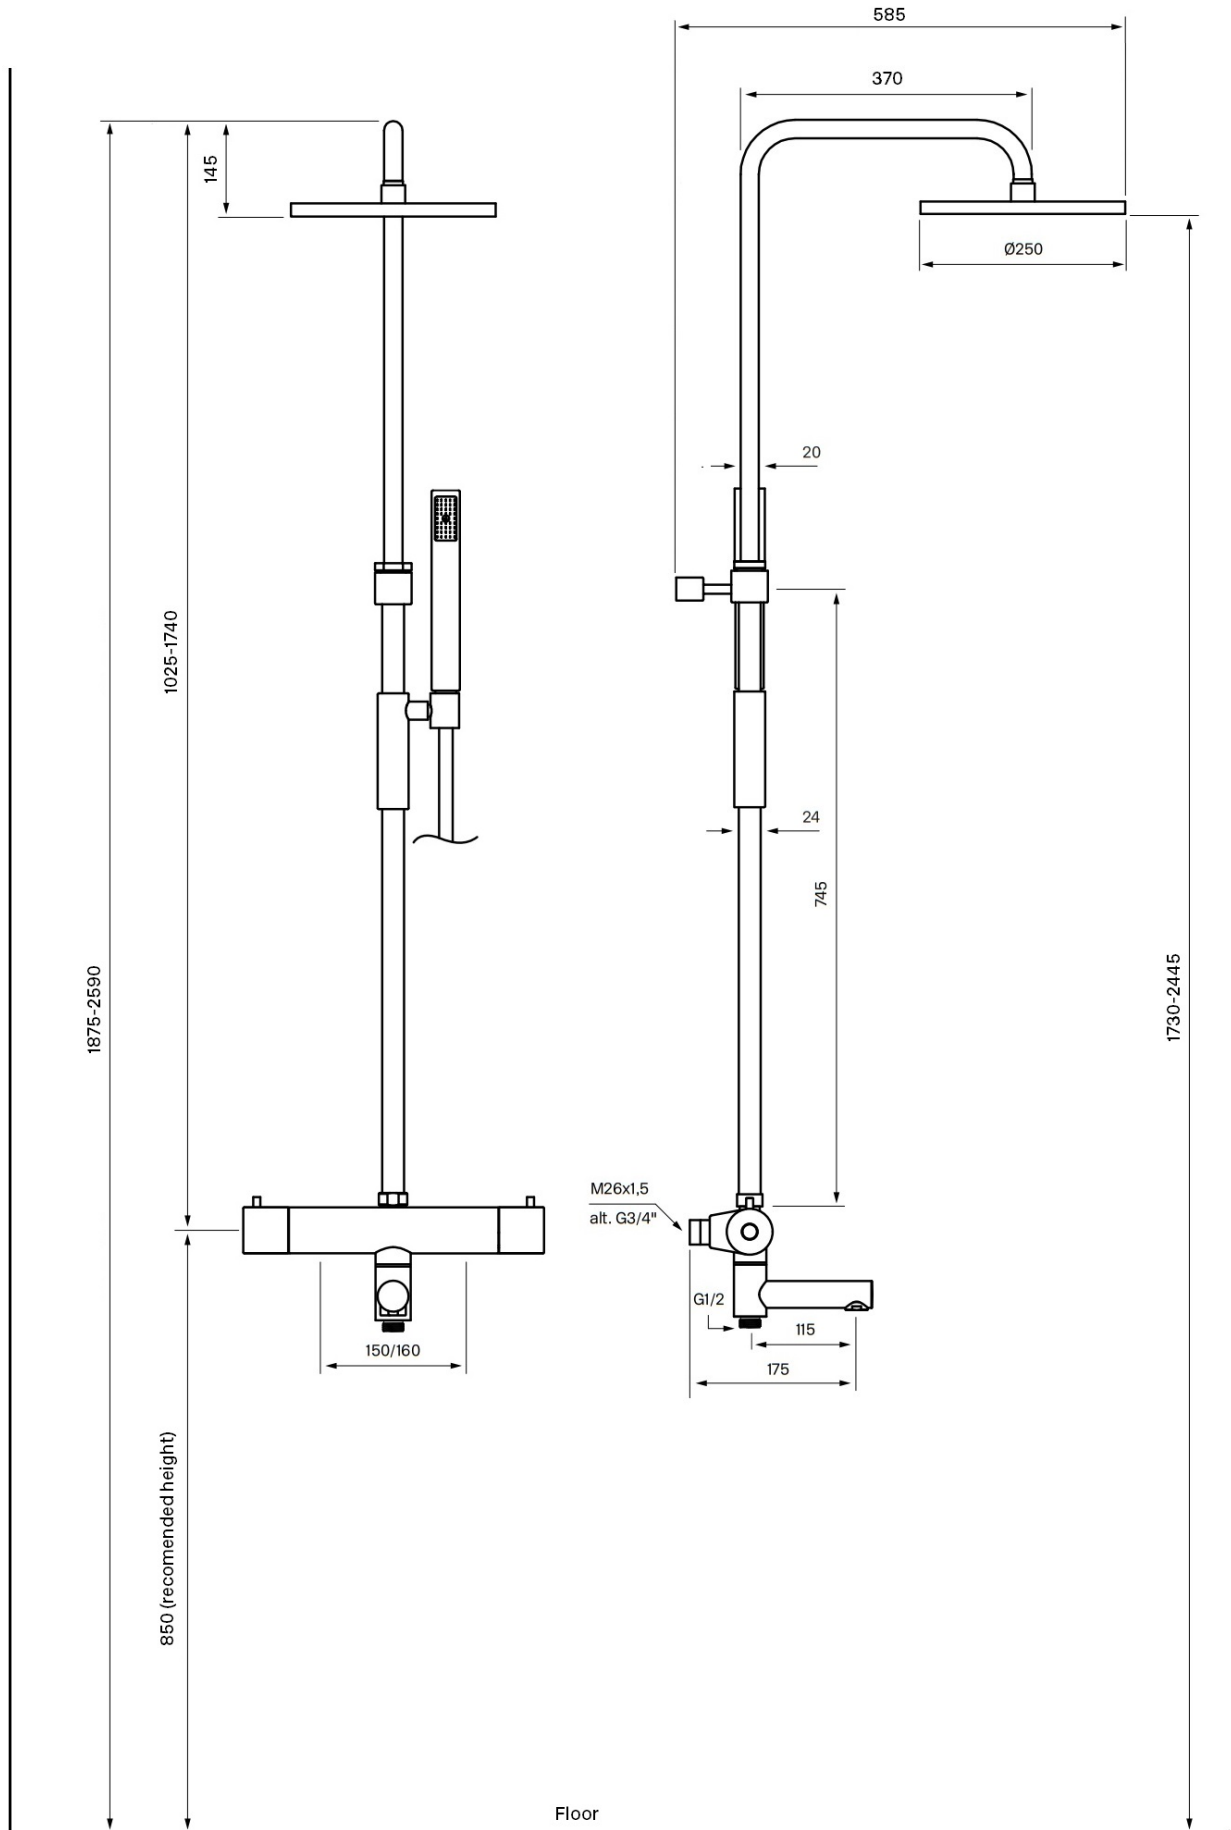

Shower system for bathtub, with pressure balanced thermostatic Tap and diverter in handle. Adjustable in height. Extra hand shower included (Note - only applies to chrome surface).

Tapwell

Cleaning

Wipe the surface with a soft cloth and lukewarm water and possibly with soap solution. Avoid alkaline, acid-liming or abrasive cleaners.

Maintenance

Visit our [YouTube channel](#) → where there are instructional videos for changing the ceramic cartridge, changing aerators and more.

Specifications

Connection inlet: Internal thread
Number of grips: One grip
Number of outgoing connections: 2
Dimension inlet: M26x1,5 ALT G3/4
Dimension outlet: 3/4 inch
Built in: No
Length protrusion outlet head: 380 mm
Max flow: 0,12
Turnable head: Yes
Temperature limitation: Yes
Temperature control: Yes
Thermostat: Yes
Pressure controlled: Yes

Classification energy: B

Dimensions/Weight

Adjustable height: Yes
Length hose: 1500 mm
Product - Width: 175 mm
Product - Depth: 505 mm
Product - Height: 1061 mm
Diameter ceiling shower head: 250 mm
Total building height: 1710 mm

Tapwell

Drawing - PDF

Tapwell

Exploded View

1. Övre rör TVM2200 ED2
2. Takdusch ZSOF250
3. Väggfäste TVM2200 ED2
4. Handdusch DSO14090
5. Glider TVM ED2
6. Undre rör TVM2200 ED2
7. Termostatvred ZMAN503
8. Låsmutter för insats ZGHI503
9. Termostatinsats ZVIT550
10. Keramisk insats ZVIT528 - EVM169
11. Flödesvred ZMAN504