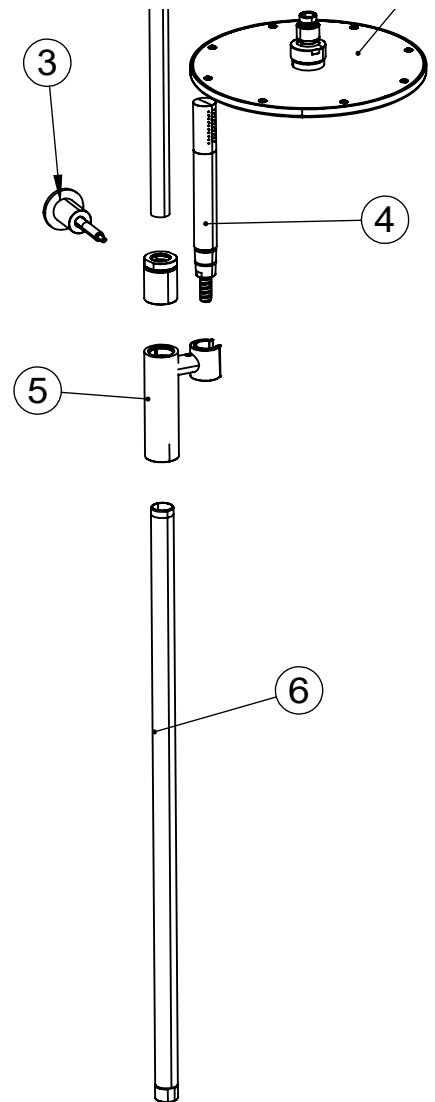

Tapwell

TVM2200-150 Shower column

TVM2200 Chrome

Article Number

TVM2200 Chrome - 9418733
TVM2200 Polished Brass - 9418734
TVM2200 Matte Black - 9424573
TVM2200 Copper - 9418882
TVM2200 Bronze - 9426149
TVM2200 Black Chrome - 9419343
TVM2200 Honey Gold - 9419345
TVM2200 Brushed Black Chrome - 9423053
TVM2200 Brushed Nickel - 9421296

Maintenance

Visit our [YouTube channel](#) → where there are instructional videos for changing the ceramic cartridge, changing aerators and more.

Specifications

Connection inlet: Internal thread
Number of grips: One grip
Number of outgoing connections: 2
Dimension inlet: M26x1,5 ALT G3/4
Dimension outlet: 3/4 inch
Built in: No
Length protrusion outlet head: 380 mm
Max flow: 0,12
Turnable head: Yes
Temperature limitation: Yes
Temperature control: Yes
Thermostat: Yes
Pressure controlled: Yes

Classification energy: B

Dimensions/Weight

Adjustable height: Yes
Length hose: 1500 mm
Product - Width: 175 mm
Product - Depth: 505 mm
Product - Height: 1061 mm
Diameter ceiling shower head: 250 mm
Total building height: 1710 mm

Tapwell

Drawing - PDF

Tapwell

Exploded View

1. Övre rör TVM2200 ED2
2. Takdusch ZSOF250
3. Väggfäste TVM2200 ED2
4. Handdusch DSO14090
5. Glider TVM ED2
6. Undre rör TVM2200 ED2
7. Termostatvred ZMAN503
8. Låsmutter för insats ZGHI503
9. Termostatinsats ZVIT550
10. Keramisk insats ZVIT528 - EVM169
11. Flödesvred ZMAN504