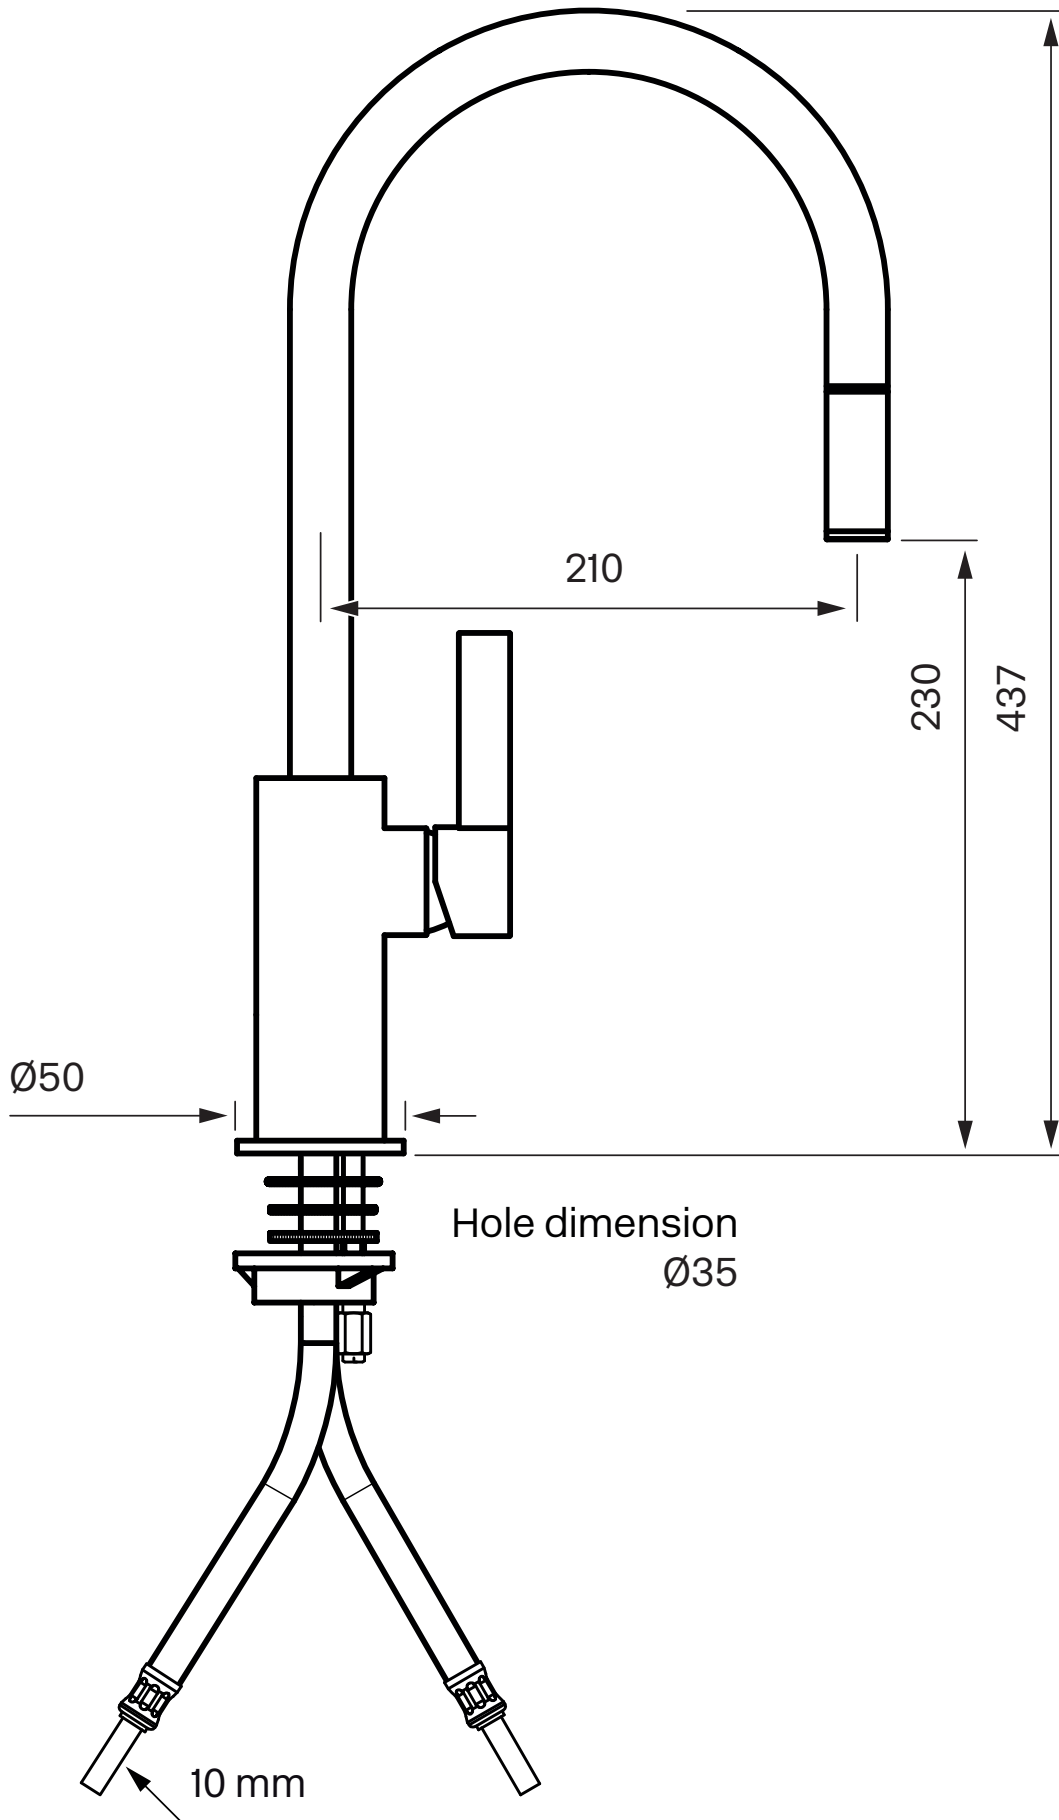

Tapwell

ARM375 Kitchen tap

ARM375 Chrome

Article Number

ARM375 Chrome - 9426356
ARM375 Matte Black - 9426354
ARM375 Brass - 9426353
ARM375 Copper - 9426357
ARM375 Bronze - 9426363
ARM375 Graphite - 9426359
ARM375 Black Chrome - 9426364
ARM375 Honey Gold - 9426358
ARM375 Brushed Black Chrome - 9426362
ARM375 Brushed Honey Gold - 9426361
ARM375 Brushed Nickel - 9426360

Kitchen faucet with turnable spout and pullout nozzle. The spout's turning radius can be limited to between 60 and 270 degrees at 15 degree intervals.

This kitchen tap offer exceptional functionality and boasts a sleek and modern design that will enhance the aesthetic of your kitchen. Crafted with high-quality materials, it ensures durability and longevity, providing you with a reliable and stylish fixture for years to come.

Lubricate only with silicone grease.

Maintenance

Visit our [YouTube channel](#) → where there are instructional videos for changing the ceramic cartridge, changing aerators and more.

Specifications

Number of outgoing connections: 1
Dimension inlet: 10 mm alt. 3/8"
Length protrusion outlet head: 210 mm
Machine shutdown: No
Lockable head: 60°, 90°, 120°, 150°, 180°, 210°, 240°, 270°
Turnable head: Yes

Dimensions/Weight

Package - Depth: 640 mm
Package - Width: 270 mm
Package - Height: 80 mm
Product - Width: 65 mm
Product - Depth: 247 mm
Product - Height: 439 mm

Tapwell

Drawing - PDF

Tapwell

Exploded View