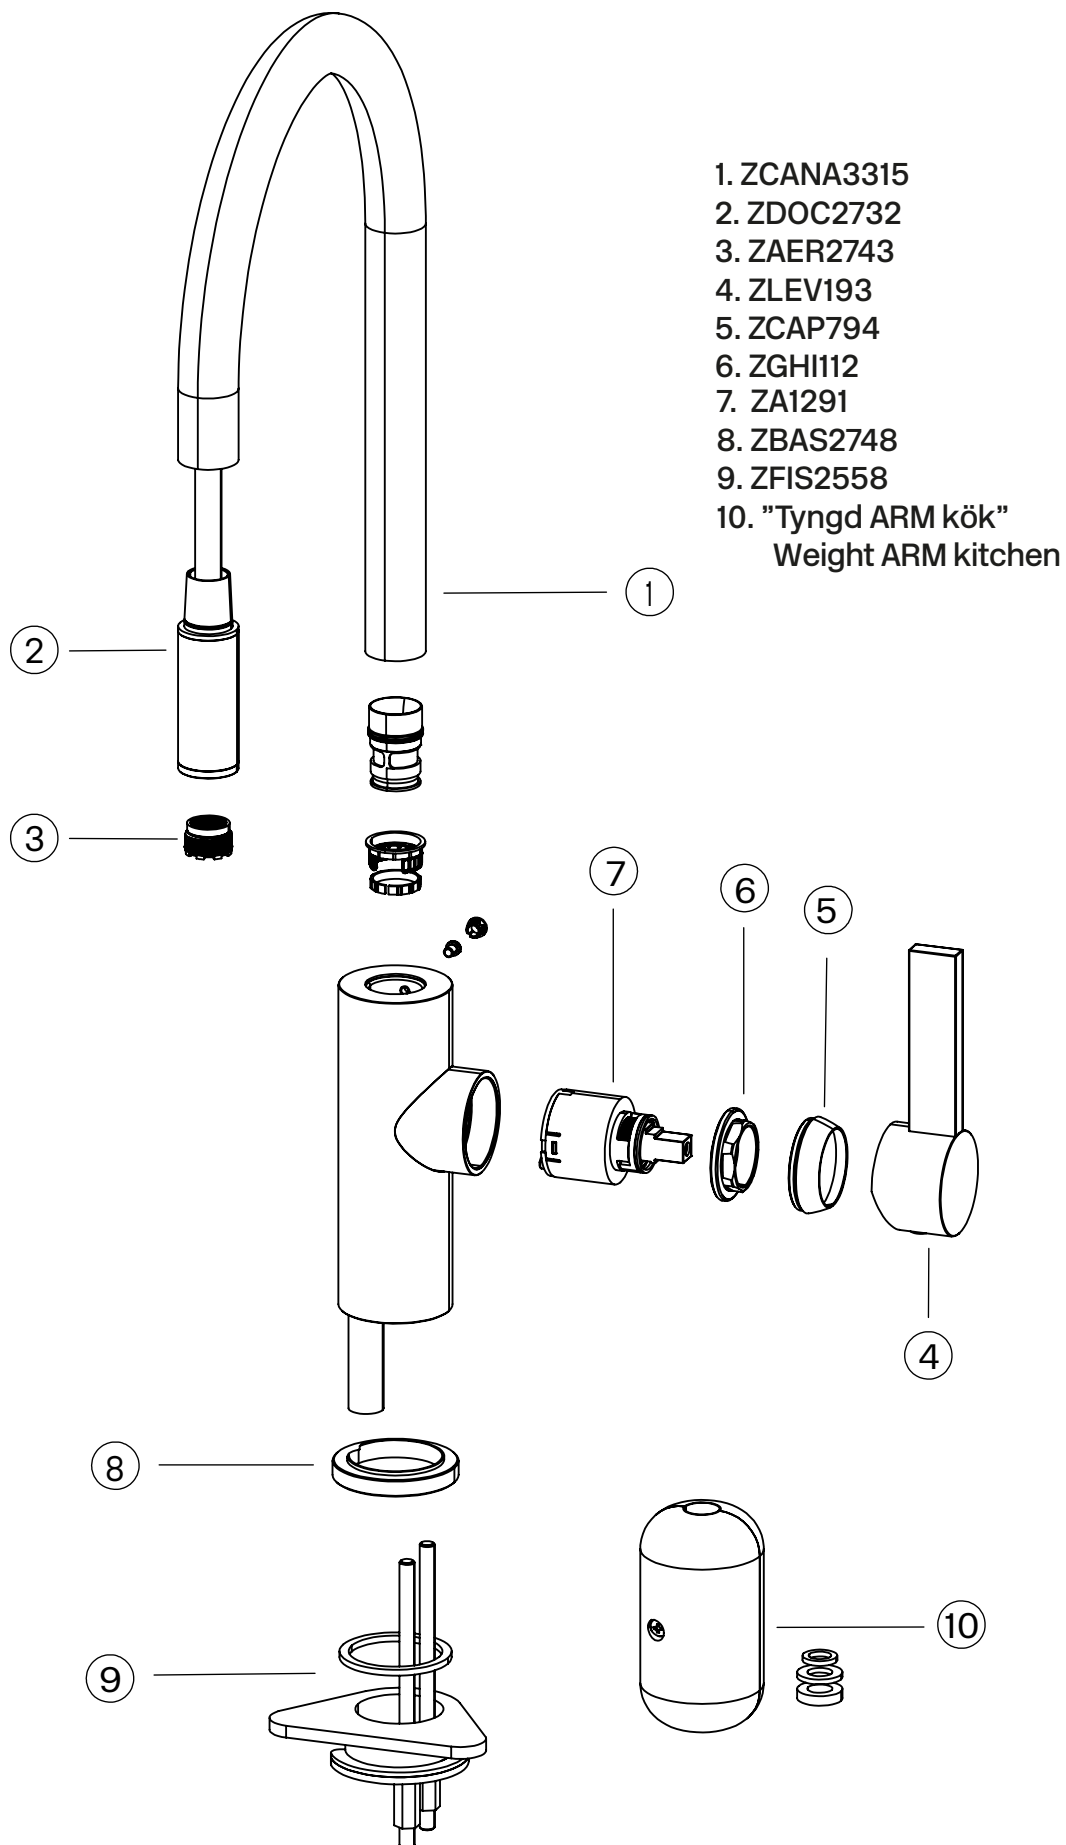

Kitchen faucet with turnable spout and pullout nozzle. The spout's turning radius can be limited to between 60 and 270 degrees at 15 degree intervals.

This kitchen tap offer exceptional functionality and boasts a sleek and modern design that will enhance the aesthetic of your kitchen. Crafted with high-quality materials, it ensures durability and longevity, providing you with a reliable and stylish fixture for years to come.

Lubricate only with silicone grease.

Maintenance

Visit our [YouTube channel](#) → where there are instructional videos for changing the ceramic cartridge, changing aerators and more.

Specifications

Number of outgoing connections: 1
Dimension inlet: 10 mm alt. 3/8"
Length protrusion outlet head: 210 mm
Machine shutdown: No
Lockable head: 60°, 90°, 120°, 150°, 180°, 210°, 240°, 270°
Turnable head: Yes

Dimensions/Weight

Package - Depth: 640 mm
Package - Width: 270 mm
Package - Height: 80 mm
Product - Width: 65 mm
Product - Depth: 247 mm
Product - Height: 439 mm

Tapwell

Drawing - PDF

Tapwell

Exploded View

Tapwell

Flowcart

FLOWCHART

ARM375

DATA

Pressure (kPa)	Flow lit/min	Flow lit/s
50	3,1	0,05
100	4,3	0,07
150	5,2	0,09
200	6,0	0,10
300	7,4	0,12
400	8,4	0,14
500	9,2	0,15
600	8,6	0,14
700	8,4	0,14
800	8,3	0,14
900	8,0	0,13
1000	7,7	0,13