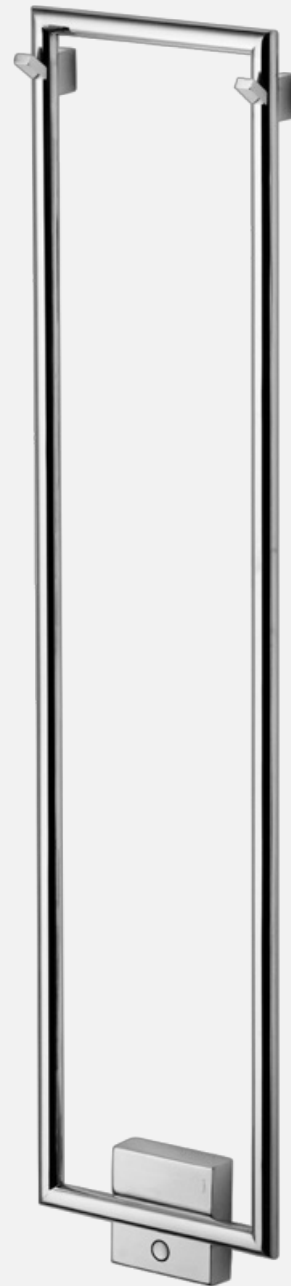

Tapwell

TW800-200 Electric heater

TW800-200 Chrome

Article Number

TW800-200 Chrome - 9427061
TW800-200 Matte Black - 9427062
TW800-200 Polished Brass - 9427064
TW800-200 Copper - 9427066
TW800-200 Bronze - 9427067
TW800-200 Black Chrome - 9427068
TW800-200 Honey Gold - 9427065
TW800-200 Brushed Nickel - 9427063

Functional and stylish towel warmer/towel dryer, 800x200 mm with energy saving function. Double hook for towels. The heater can also be used with advantage in rooms other than the bathroom, such as the kitchen or the hallway. Design by Note Design Studio. CE marked.

Timer with energy function:

Press once - On, white glow. Press twice - 2h on, dimmed white light. Press three times - 4h on, weak white glow. Hold - Off

Tapwell

Cleaning

Wipe the surface with a soft cloth and lukewarm water and possibly with soap solution. Avoid alkaline, acid-liming or abrasive cleaners.

Dimensions/Weight

Package - Weight: 1,85 kg
Product - Width: 200 mm
Product - Depth: 40 mm
Product - Height: 800 mm
Total building height: 1200 mm

Tapwell

Drawing - PDF

Tapwell

Exploded View

1. Insex screw
2. Screw
3. Plastic mounting socket
4. Plastic mounting socket (small)
5. Plastic screw plug