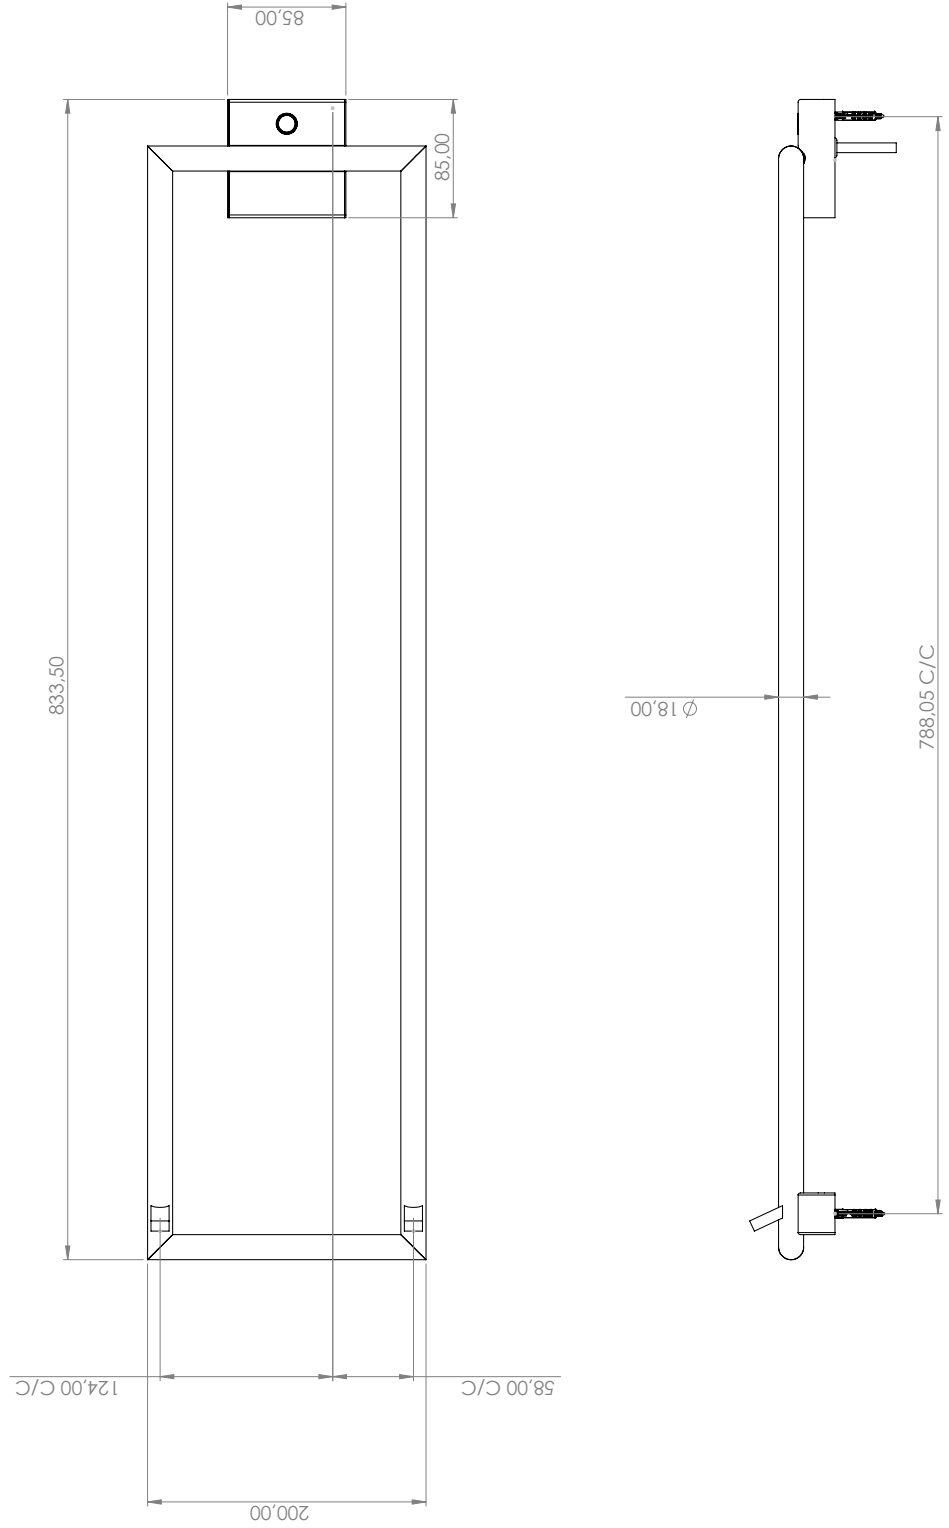

Functional and stylish towel warmer/towel dryer, 800x200 mm with energy saving function. Double hook for towels. The heater can also be used with advantage in rooms other than the bathroom, such as the kitchen or the hallway. Design by Note Design Studio. CE marked.

Maintenance

Visit our [YouTube channel](#) → where there are instructional videos for changing the ceramic cartridge, changing aerators and more.

Specifications

Tube dimension: 18,00
Cable length: 2000,00
Cable diameter: 3,20
Cable resistance: Dubbel lager
Effekt: 30 W
Voltage: 220 V
IP Class: IP 45
Frequency: 50/60 Hz
Electrical tolerance: ±%10
Power density: 16
CE Classified: Yes

Dimensions/Weight

Package - Weight: 1,85 kg
Product - Width: 200 mm
Product - Depth: 40 mm
Product - Height: 800 mm
Total building height: 1200 mm

Tapwell

Drawing - PDF

Tapwell

Exploded View

1. Insex screw
2. Screw
3. Plastic mounting socket
4. Plastic mounting socket (small)
5. Plastic screw plug