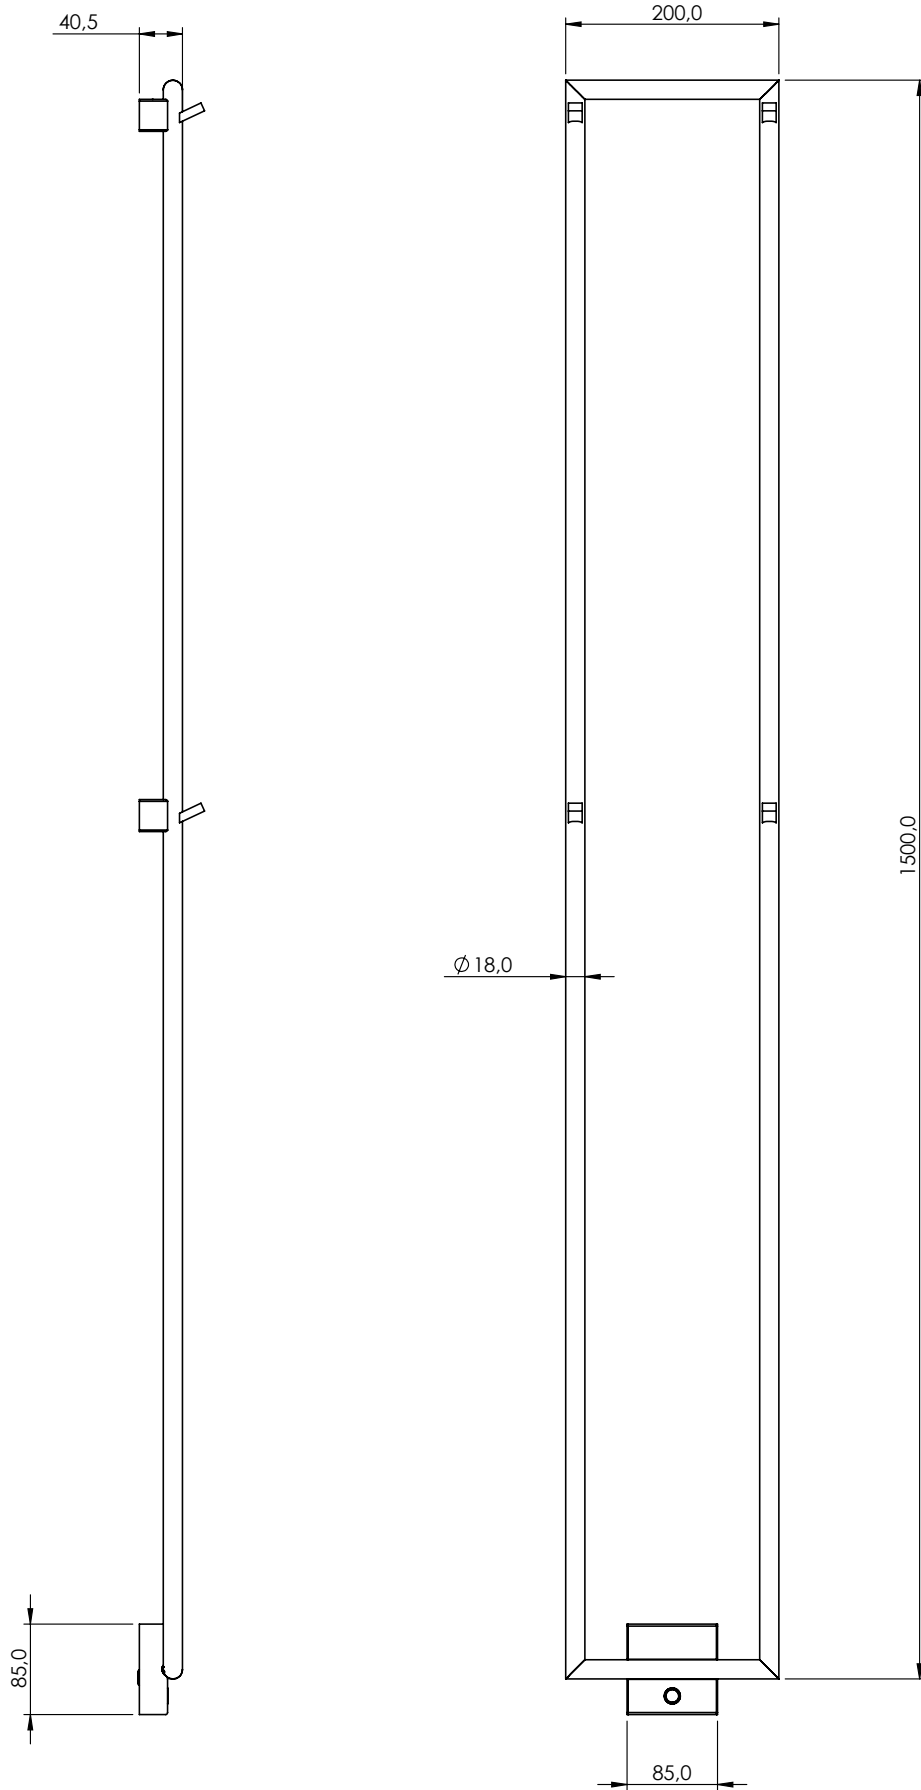

Tapwell

Drawing - PDF