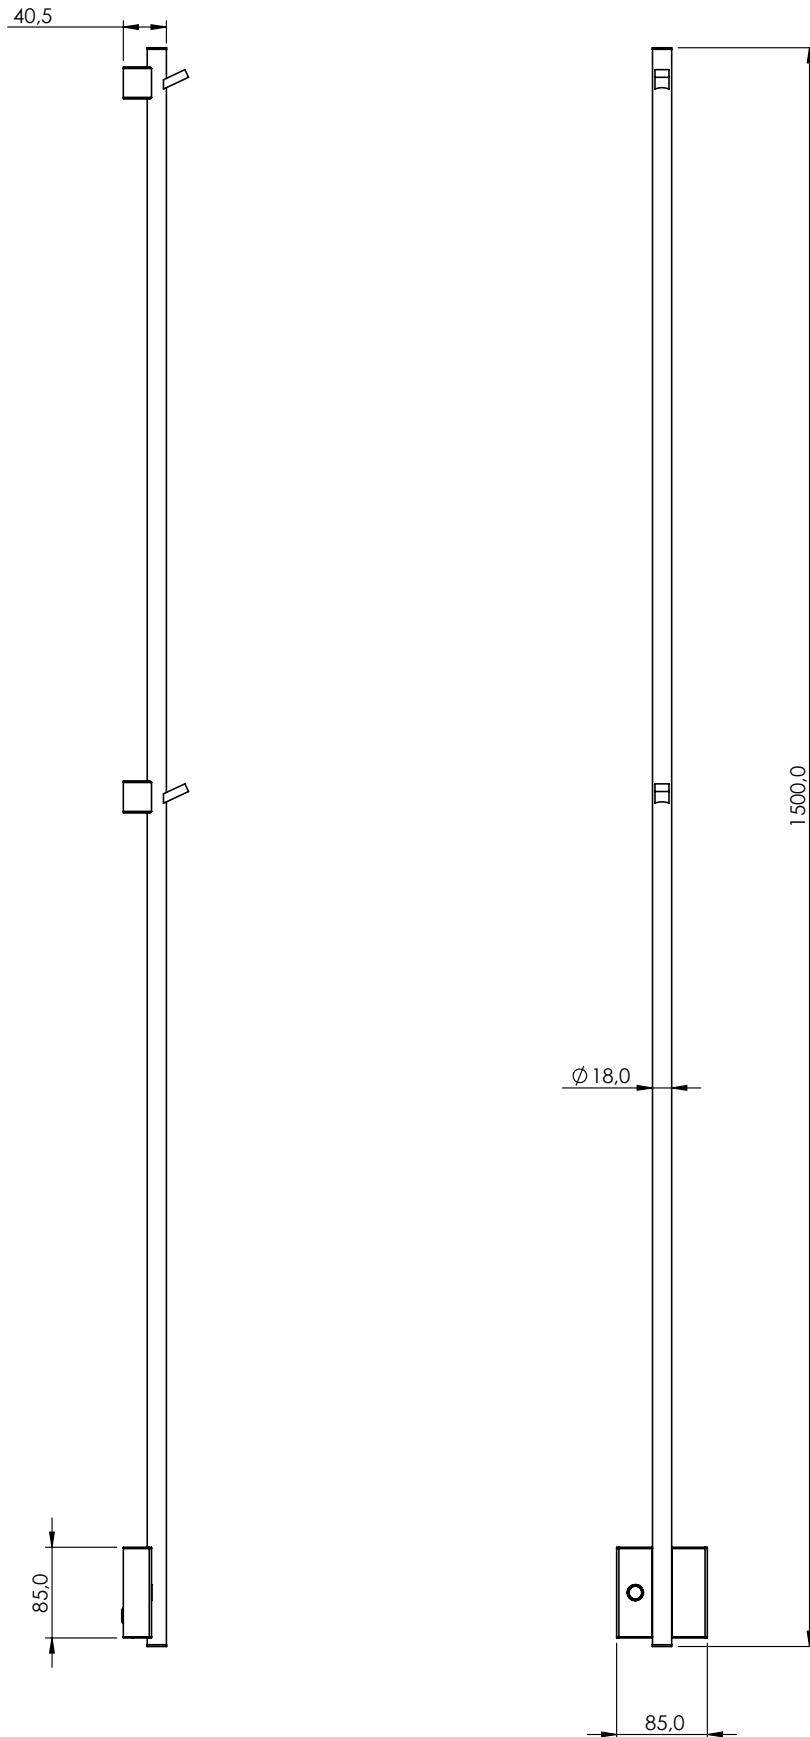

Tapwell

Drawing - PDF