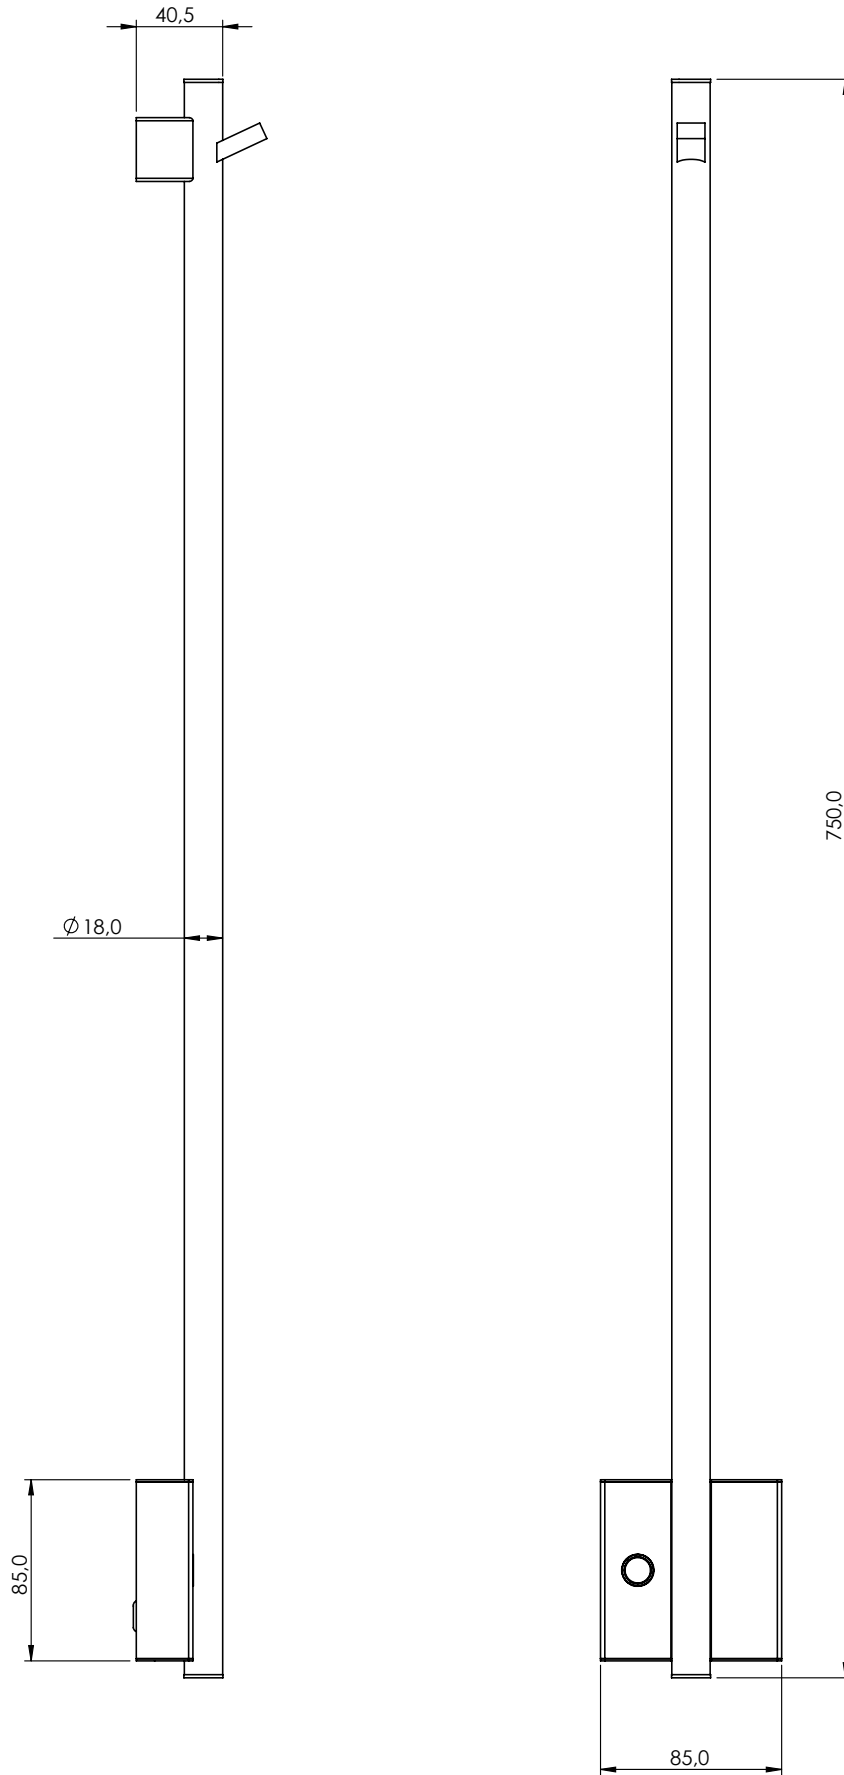

## Specifications

**Tube dimension:** 18,00  
**Cable length:** 1700,00  
**Cable diameter:** 3,20  
**Cable resistance:** Dubbel lager  
**Effekt:** 14 W  
**Voltage:** 220 V  
**IP Class:** IP 45  
**Frequency:** 50 Hz  
**Electrical tolerance:** ±%10  
**Power density:** 10  
**CE Classified:** Yes

## Dimensions/Weight

**Package - Weight:** 1,85 kg  
**Product - Width:** 85 mm  
**Product - Depth:** 61 mm  
**Product - Height:** 750 mm  
**Total building height:** 750 mm

# Tapwell

Drawing - PDF