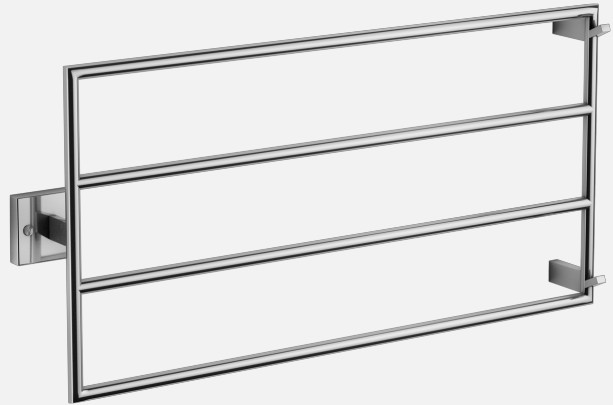

Tapwell

TW400-800 Electric heater

TW400-800 Chrome

Article Number

TW400-800 Chrome - 9427576
TW400-800 Matte Black - 9427577
TW400-800 Polished Brass - 9427579
TW400-800 Copper - 9427581
TW400-800 Bronze - 9427582
TW400-800 Black Chrome - 9427583
TW400-800 Honey Gold - 9427580
TW400-800 Brushed Nickel - 9427578

Functional and stylish towel rail, 400x800 mm with energy saving function. Double hook for both hand towels and bath towels. The heater can also be used with advantage in rooms other than the bathroom, such as the kitchen or the hallway. Design by Note Design Studio. CE marked.

Timer with energy function:

Press once - On, white glow. Press twice - 2h on, dimmed white light. Press three times - 4h on, weak white glow. Hold - Off

Tapwell

Cleaning

Wipe the surface with a soft cloth and lukewarm water and possibly with soap solution. Avoid alkaline, acid-liming or abrasive cleaners.

Dimensions/Weight

Product - Width: 800 mm
Product - Height: 400 mm

Tapwell

Drawing - PDF

Tapwell

Exploded View