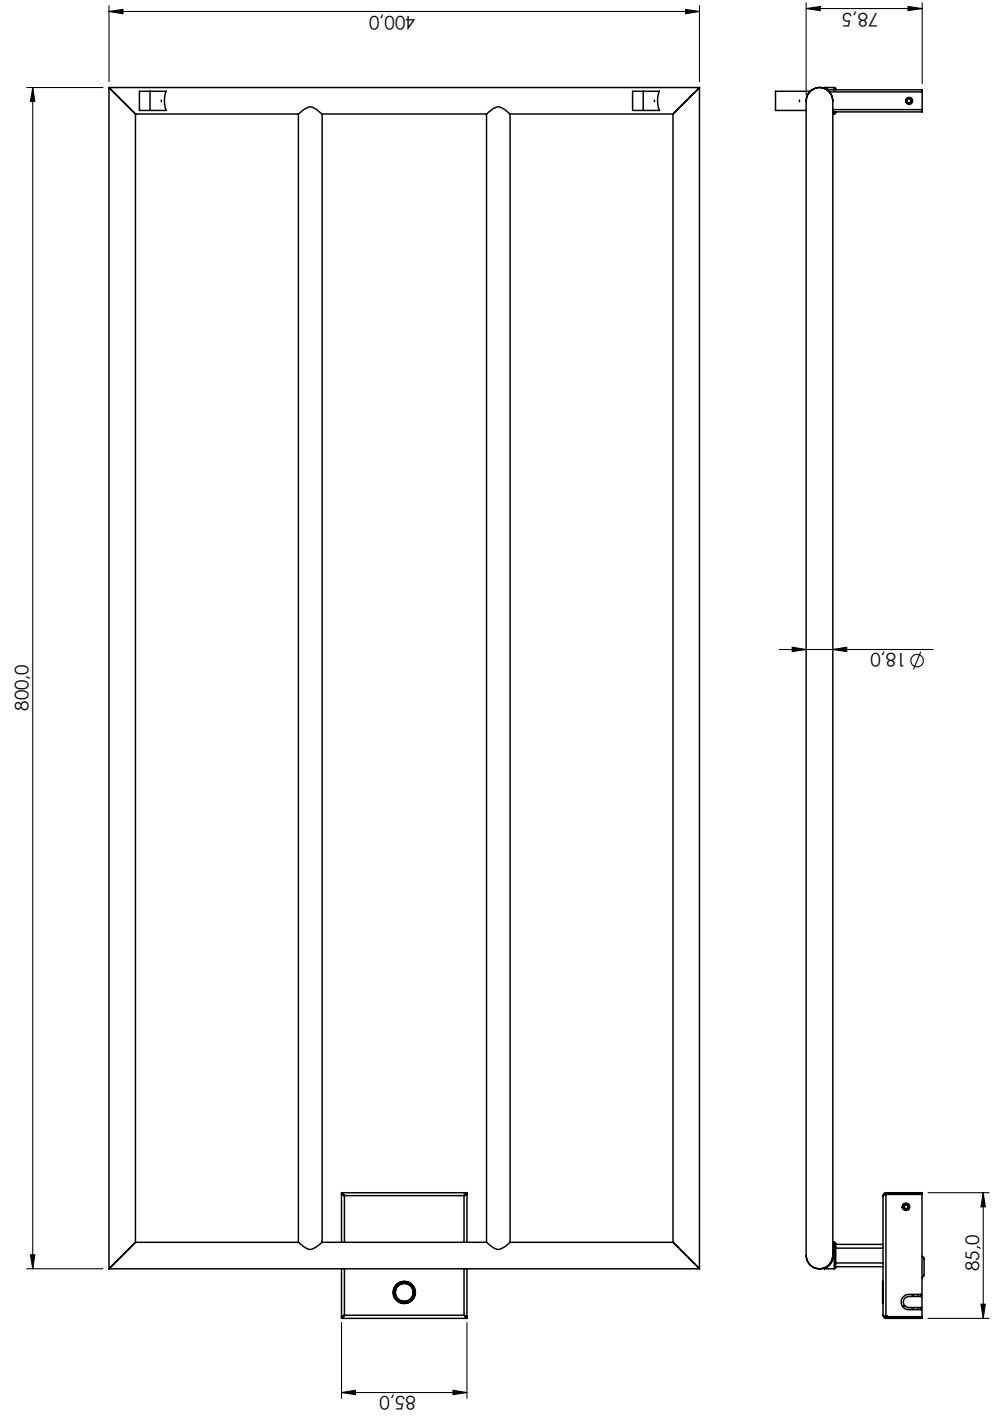

Functional and stylish towel rail, 400x800 mm with energy saving function. Double hook for both hand towels and bath towels. The heater can also be used with advantage in rooms other than the bathroom, such as the kitchen or the hallway. Design by Note Design Studio. CE marked.

Dimensions/Weight

Product - Width: 800 mm
Product - Height: 400 mm

Tapwell

Drawing - PDF

Tapwell

Exploded View