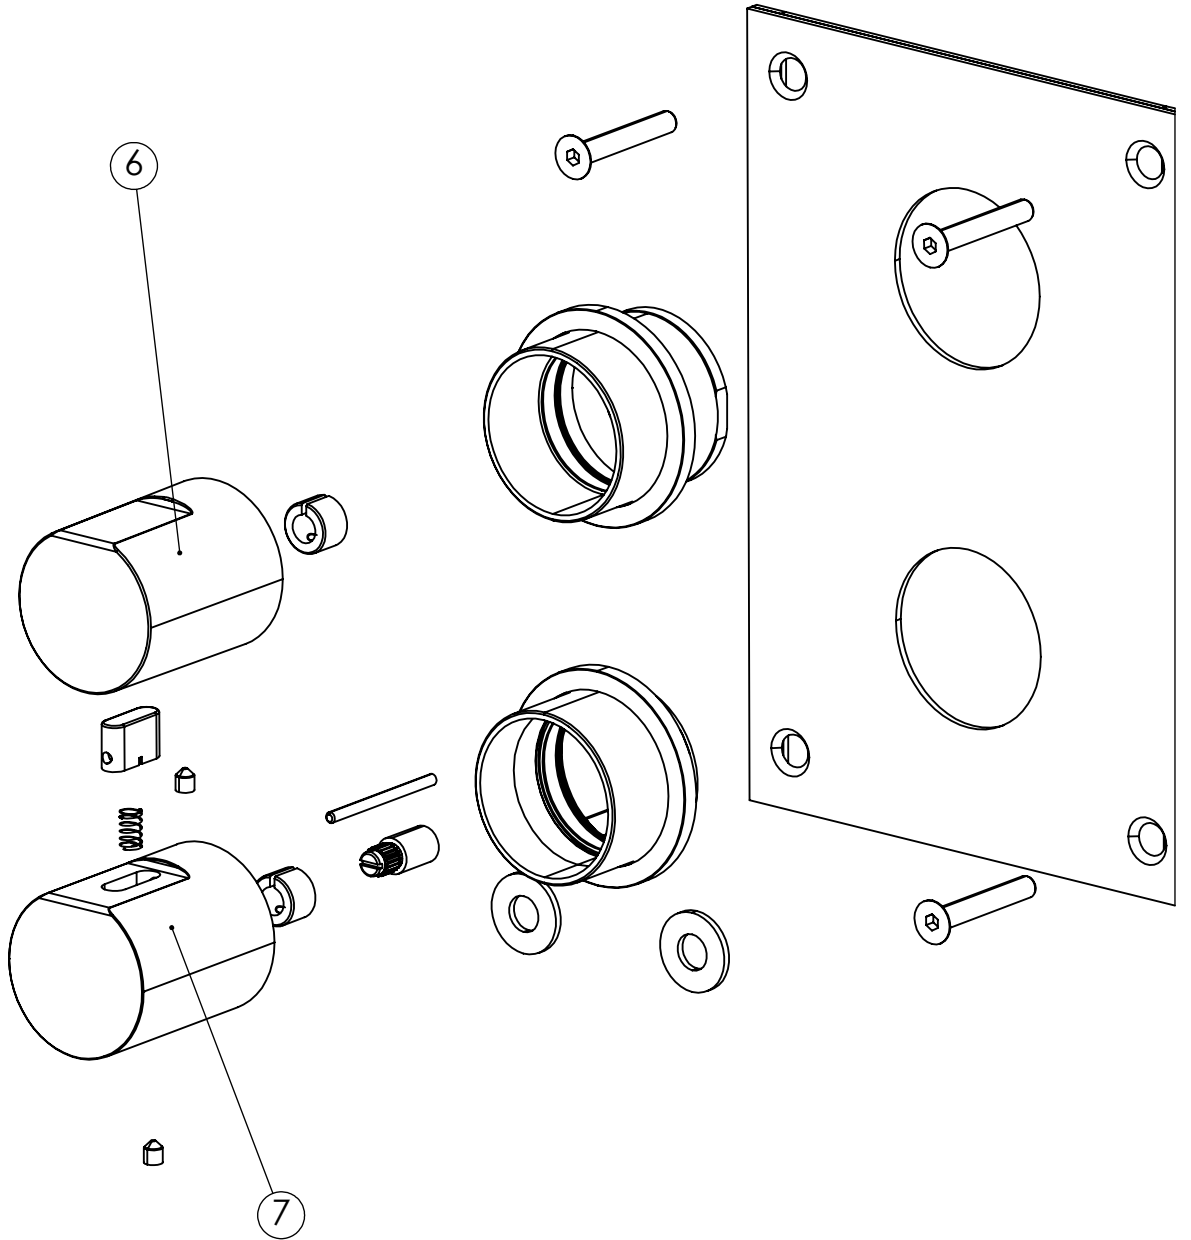

Maintenance

Visit our [YouTube channel](#) → where there are instructional videos for changing the ceramic cartridge, changing aerators and more.

Specifications

Number of outgoing connections: 2
Dimension inlet: 3/4"
Dimension outlet: 1/2 inch
Built in: Yes
Sound class: 1
Length protrusion outlet head: 120 mm
Turnable head: No
Temperature limitation: Yes
Temperature control: Yes
Thermostat: Yes

Dimensions/Weight

Adjustable height: No
Length hose: 1500 mm
Product - Width: 150 mm
Product - Depth: 95 mm
Product - Height: 370 mm
Size ceiling shower head: 300 x 300 mm
Total building height: 370 mm

Tapwell

Drawing - PDF

Tapwell

Exploded View

Tapwell

Flowcart