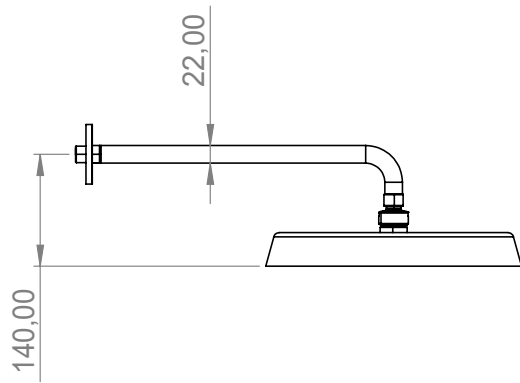

Tapwell

Drawing - PDF