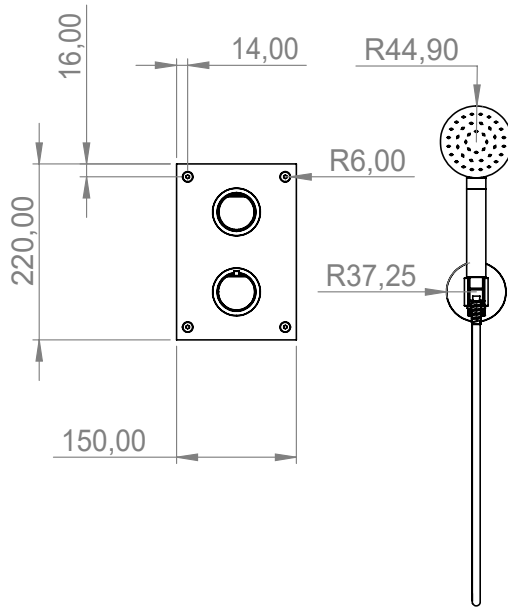

Tapwell

Drawing - PDF