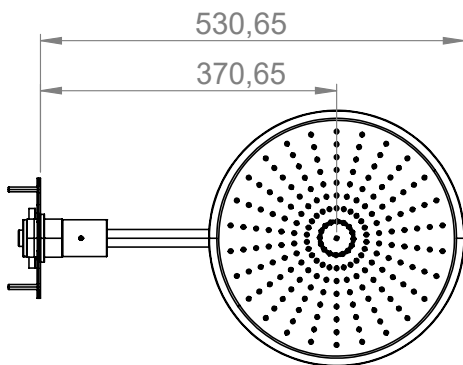

Tapwell

Drawing - PDF