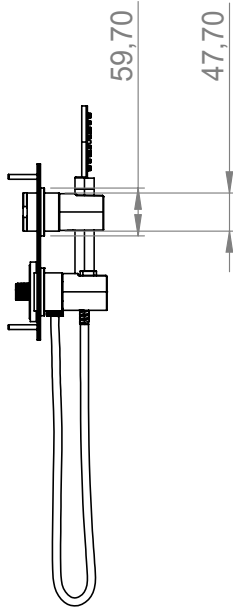

ARM7268 ED2 Built-in

ARM7268 Chrome

Article Number

ARM7268 Chrome - 9426728
ARM7268 Matte Black - 9426729
ARM7268 Brass - 9426730
ARM7268 Copper - 9426731
ARM7268 Bronze - 9426732
ARM7268 Black Chrome - 9426733
ARM7268 Honey Gold - 9426734
ARM7268 Brushed Black Chrome - 9426735
ARM7268 Brushed Nickel - 9426736

Maintenance

Visit our [YouTube channel](#) → where there are instructional videos for changing the ceramic cartridge, changing aerators and more.

Specifications

Number of outgoing connections: 2
Dimension inlet: 3/4"
Dimension outlet: 1/2 inch
Built in: Yes
Sound class: 1
Length protrusion outlet head: 120 mm
Turnable head: No
Temperature limitation: Yes
Temperature control: Yes
Thermostat: Yes

Dimensions/Weight

Adjustable height: No
Length hose: 1500 mm
Product - Width: 150 mm
Product - Depth: 95 mm
Product - Height: 370 mm
Size ceiling shower head: 300 x 300 mm
Total building height: 370 mm

Tapwell

Drawing - PDF

Tapwell

Exploded View

Tapwell

Flowcart