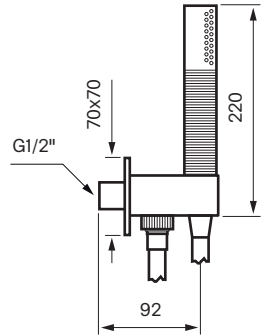

Recommended height shower head 210-240 cm

Wall

Frontview of mixer:

Recommended height 110 cm from floor to center of plate

Hand shower set:

Recommended height hand shower set 110 cm from floor to center water exit