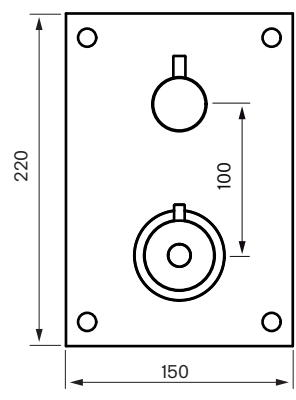

Recommended height shower head 210—240 cm

Studs/Wall

Mixer front view

Hand shower

Recommended height shower mixer 110 cm from floor to center of plate

Recommended height hand shower 110 cm from floor to center of hand shower unit