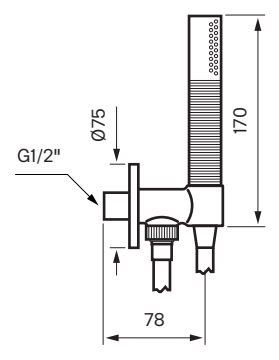

Recommended height shower head 210—240 cm

Studs/Wall

Mixer front view

Hand shower

Recommended height shower mixer 110 cm from floor to center of plate

Recommended height hand shower 110 cm from floor to center of hand shower unit