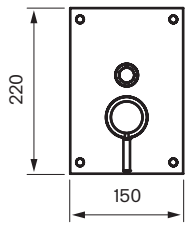

Recommended height shower head 210—240 cm

Mixer front view

Hand shower

Recommended height shower mixer 110 cm from floor to center of plate

Recommended height hand shower 110 cm from floor to center of hand shower unit