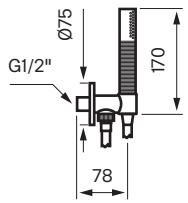

Recommended height shower head 210—240 cm

Mixer front view

Hand shower

Recommended height shower mixer 110 cm from floor to center of plate

Recommended height hand shower 110 cm from floor to center of hand shower unit